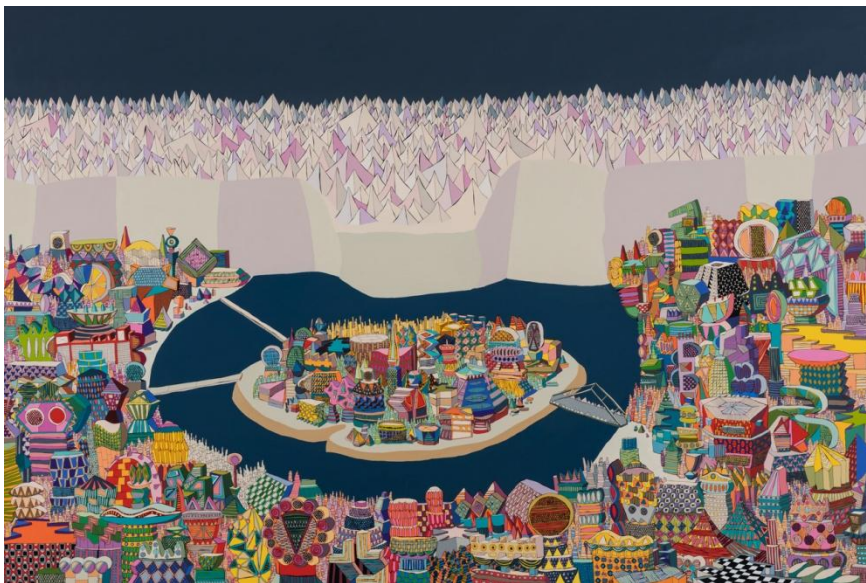

Acrylic, Pen on Canvas

60x160cm

2015

좌) **Push a button #3** | Acrylic, Pen on Canvas_100x100x13cm_2014

우) **Geen hole** | Acrylic, Pen on Canvas_100x100x13cm_2015

보물찾기

Acrylic, Pen on Canvas

120x180cm